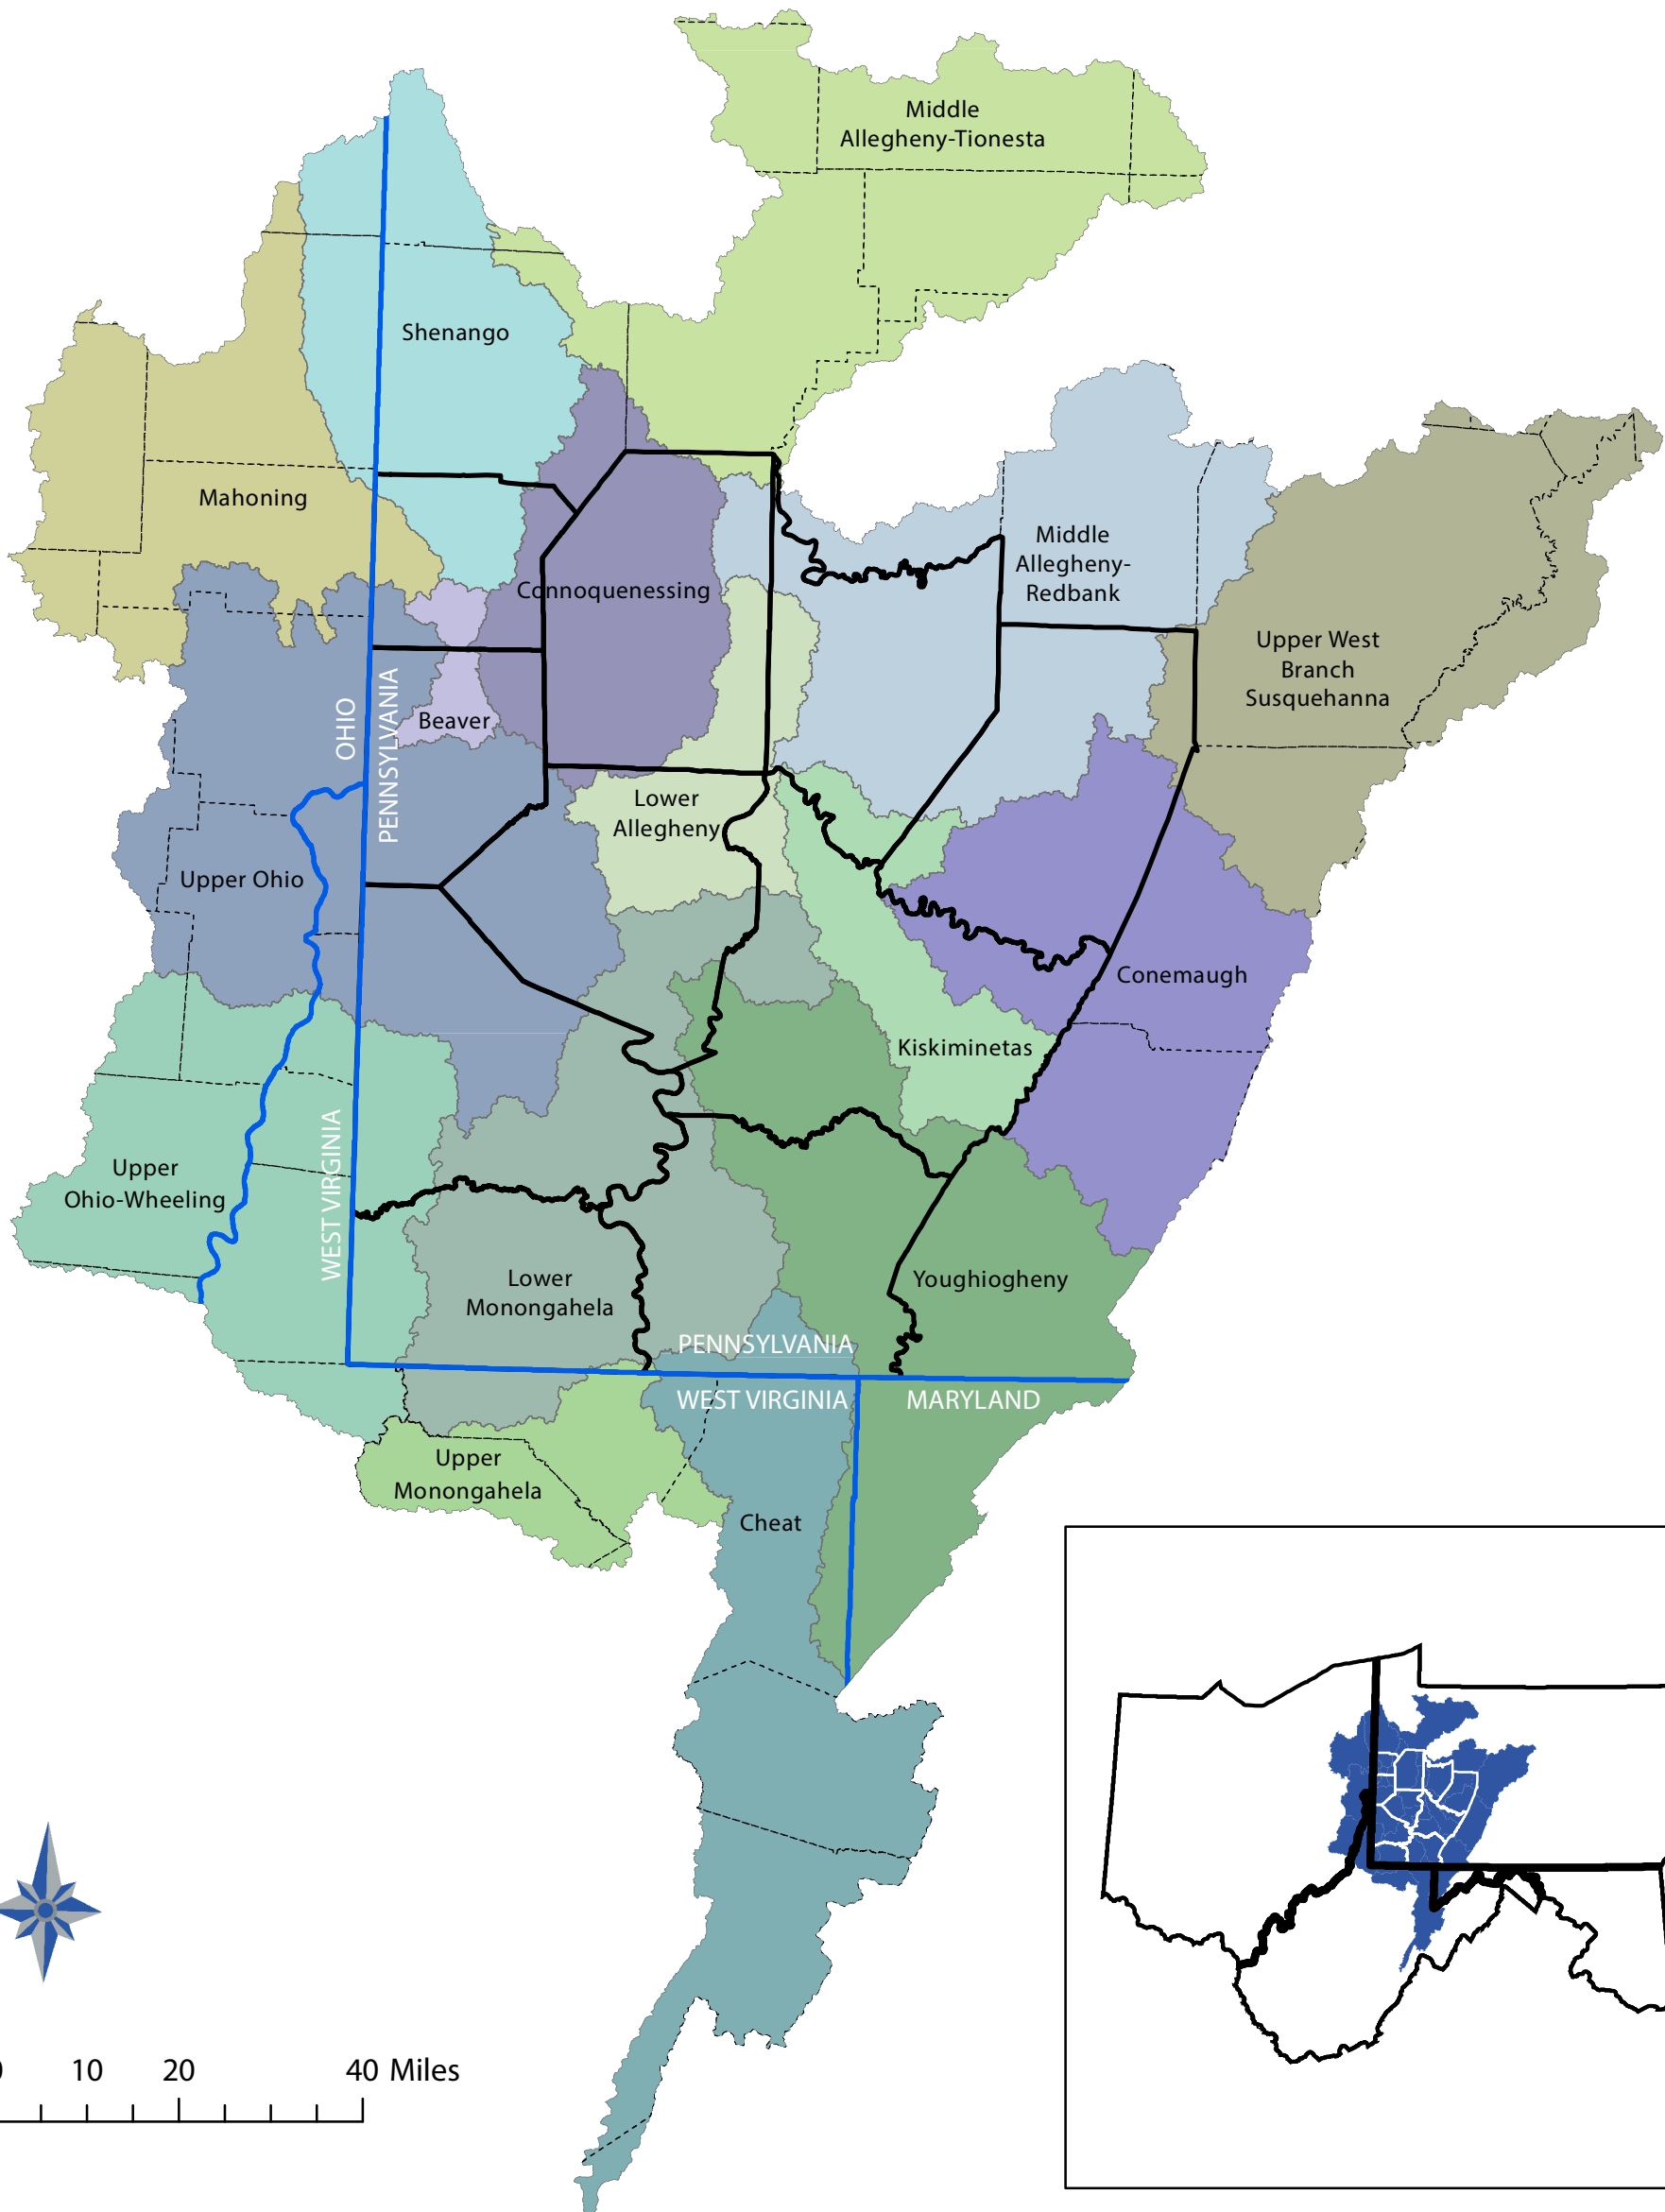

HUC-08 Watersheds in the SPC Region

Data Source: USGS Watershed Boundary Dataset, US Census Bureau TIGER.

Legend

State Boundaries	HUC-08 Watersheds	Lower Allegheny	Upper Monongahela
SPC County Boundaries	Beaver	Lower Monongahela	Upper Ohio
County Boundaries Outside SPC	Cheat	Mahoning	Upper Ohio-Wheeling
	Conemaugh	Middle Allegheny-Redbank	Upper West Branch Susquehanna
	Connoquenessing	Middle Allegheny-Tionesta	Youghiogheny
	Kiskiminetas	Shenango	