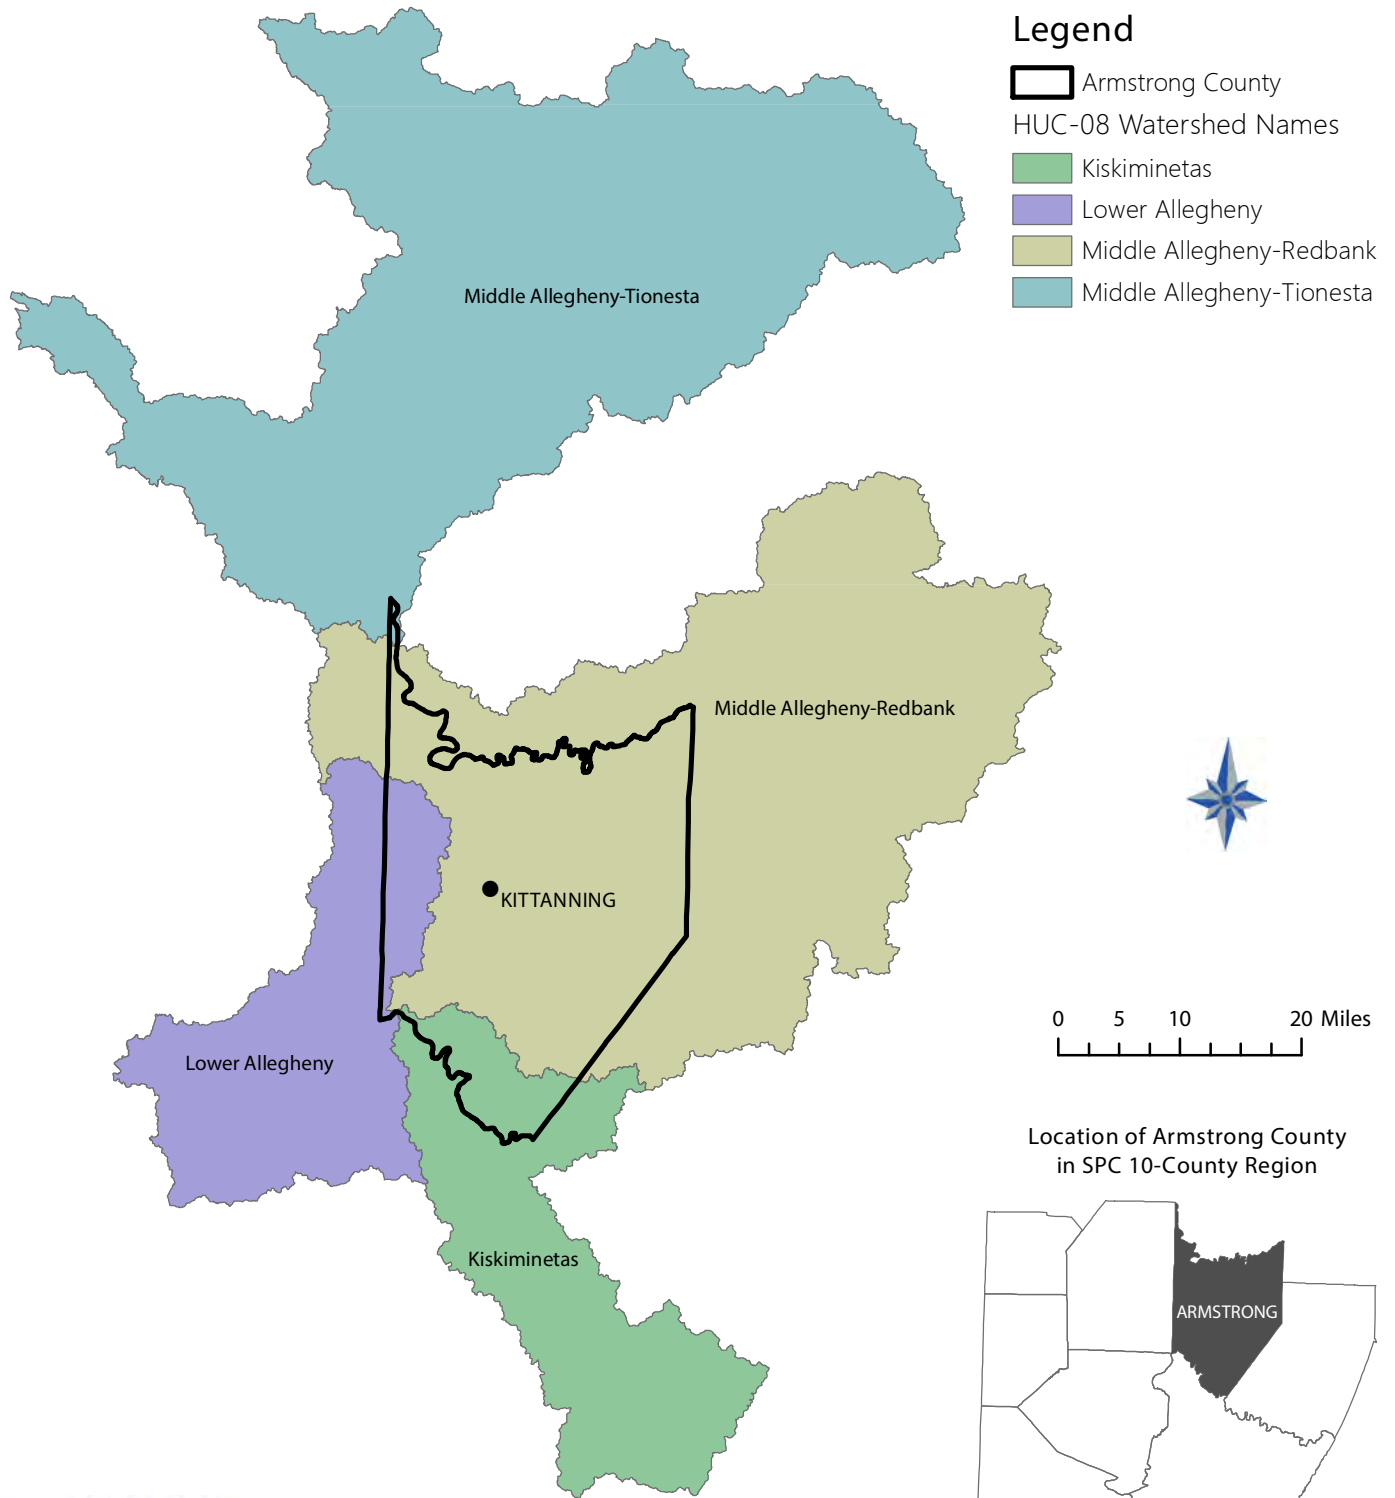

HUC-08 Watersheds in Armstrong County, PA

Data Source: PennDOT, USDA Watershed Boundary Dataset, 2019

Southwestern Pennsylvania Commission