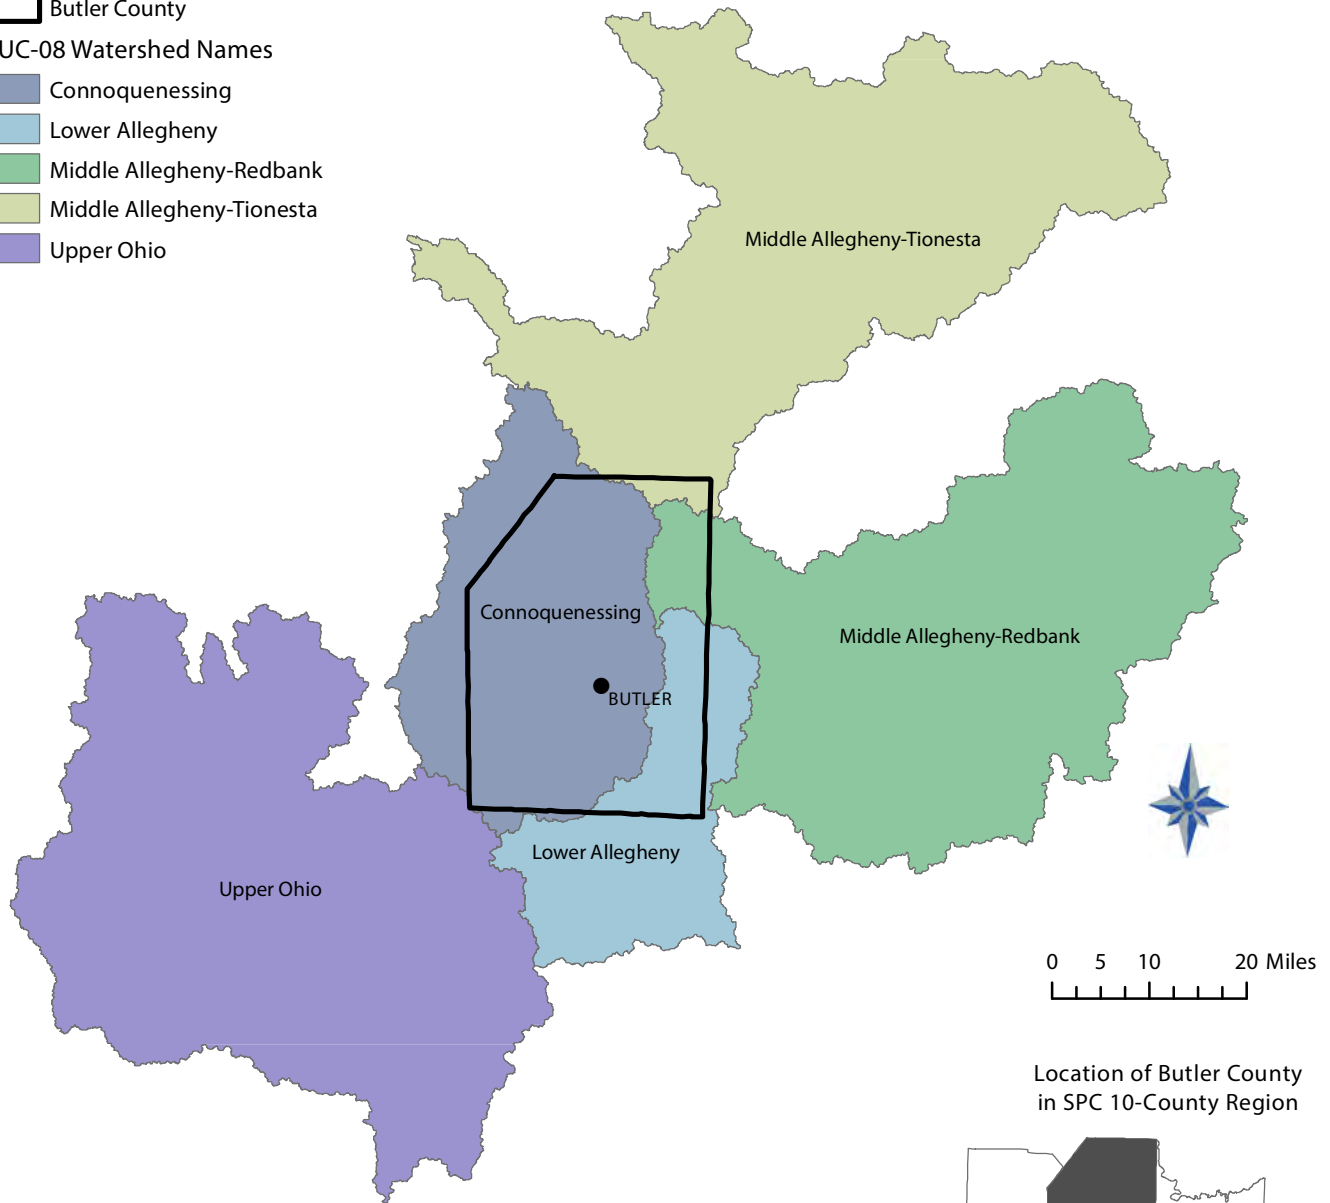

# HUC-08 Watersheds in Butler County, PA

Data Source: PennDOT, USDA Watershed Boundary Dataset, 2019

## Legend

-  Butler County
- HUC-08 Watershed Names**
-  Connoquenessing
-  Lower Allegheny
-  Middle Allegheny-Redbank
-  Middle Allegheny-Tionesta
-  Upper Ohio

Location of Butler County in SPC 10-County Region