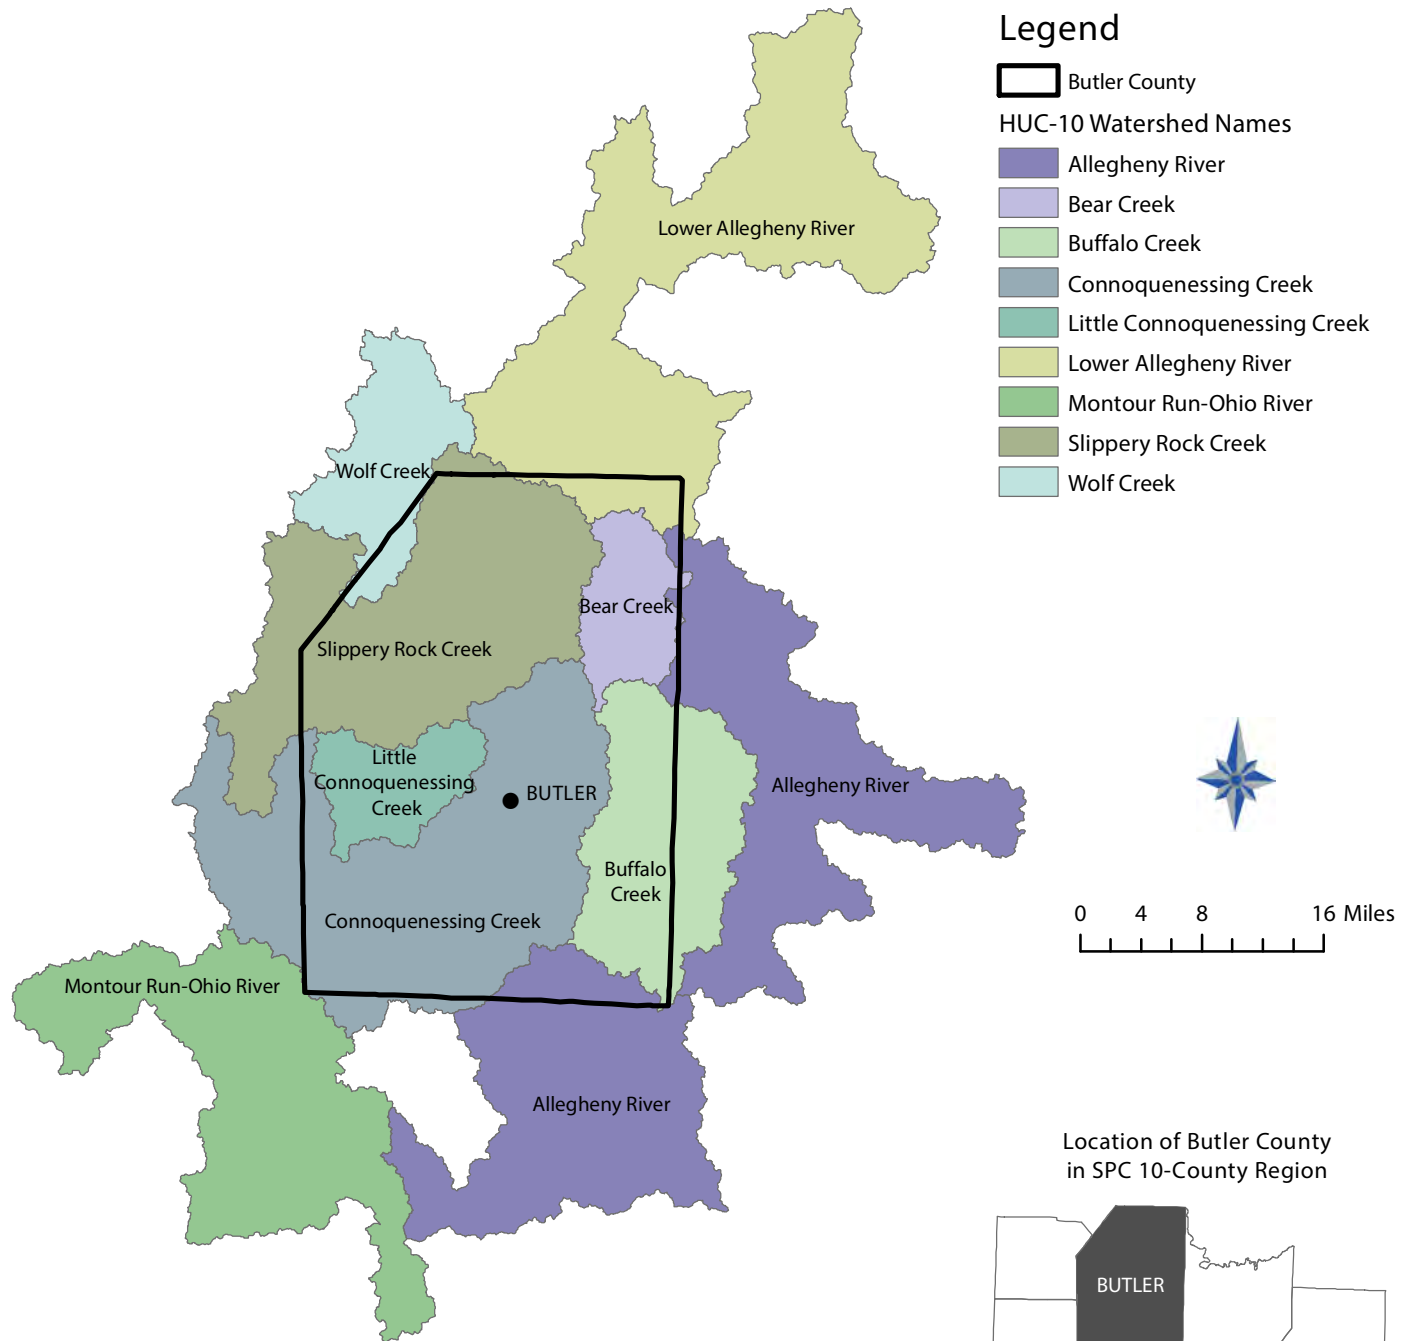

HUC-10 Watersheds in Butler County, PA

Data Source: PennDOT, USDA Watershed Boundary Dataset, 2019

Location of Butler County in SPC 10-County Region