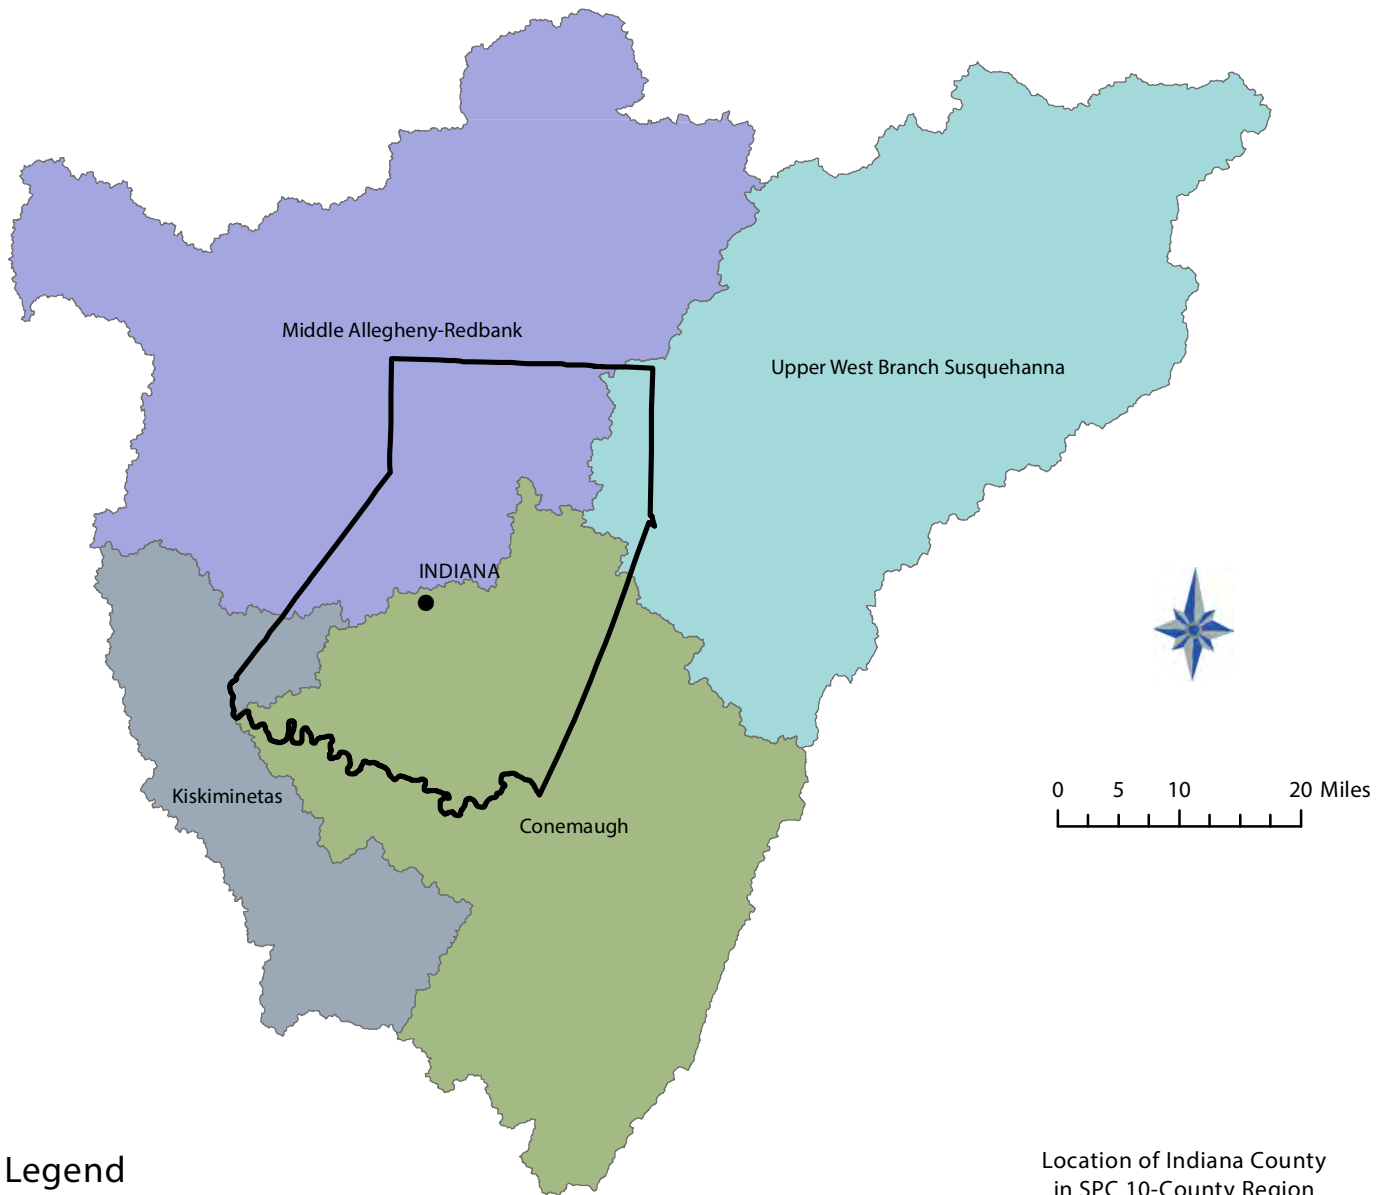

HUC-08 Watersheds in Indiana County, PA

Data Source: PennDOT, USDA Watershed Boundary Dataset, 2019

Legend

- Indiana County
- HUC-08 Watershed Names
 - Conemaugh
 - Kiskiminetas
 - Middle Allegheny-Redbank
 - Upper West Branch Susquehanna

Location of Indiana County
in SPC 10-County Region

Southwestern Pennsylvania Commission