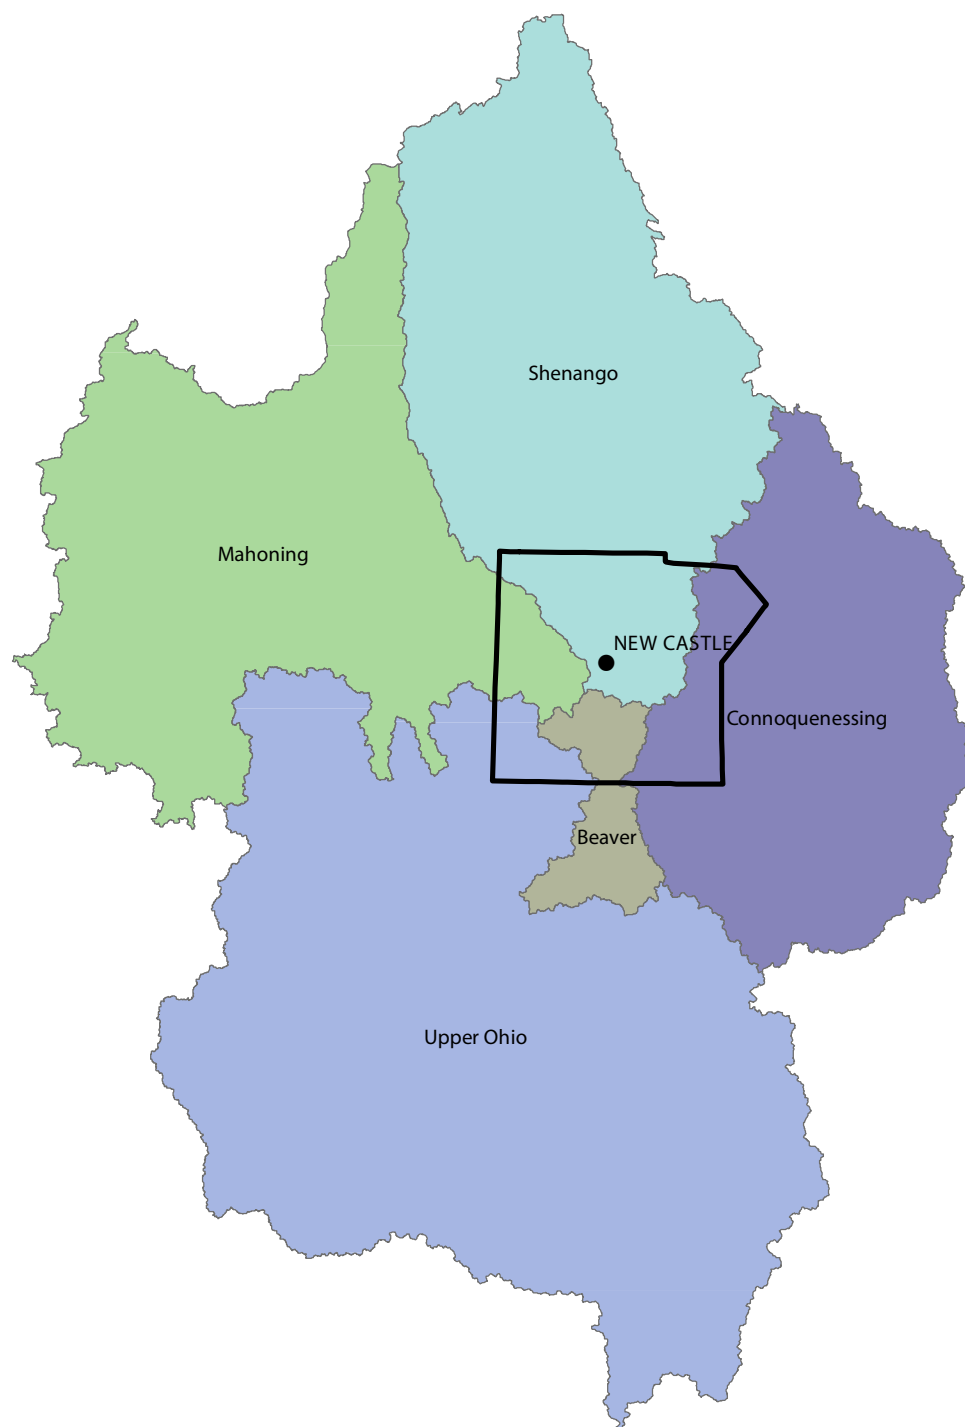

HUC-08 Watersheds in Lawrence County, PA

Data Source: PennDOT, USDA Watershed Boundary Dataset, 2019

Legend

- Lawrence County
- HUC-08 Watershed Names**
- Beaver
- Connoquenessing
- Mahoning
- Shenango
- Upper Ohio

Location of Lawrence County
in SPC 10-County Region