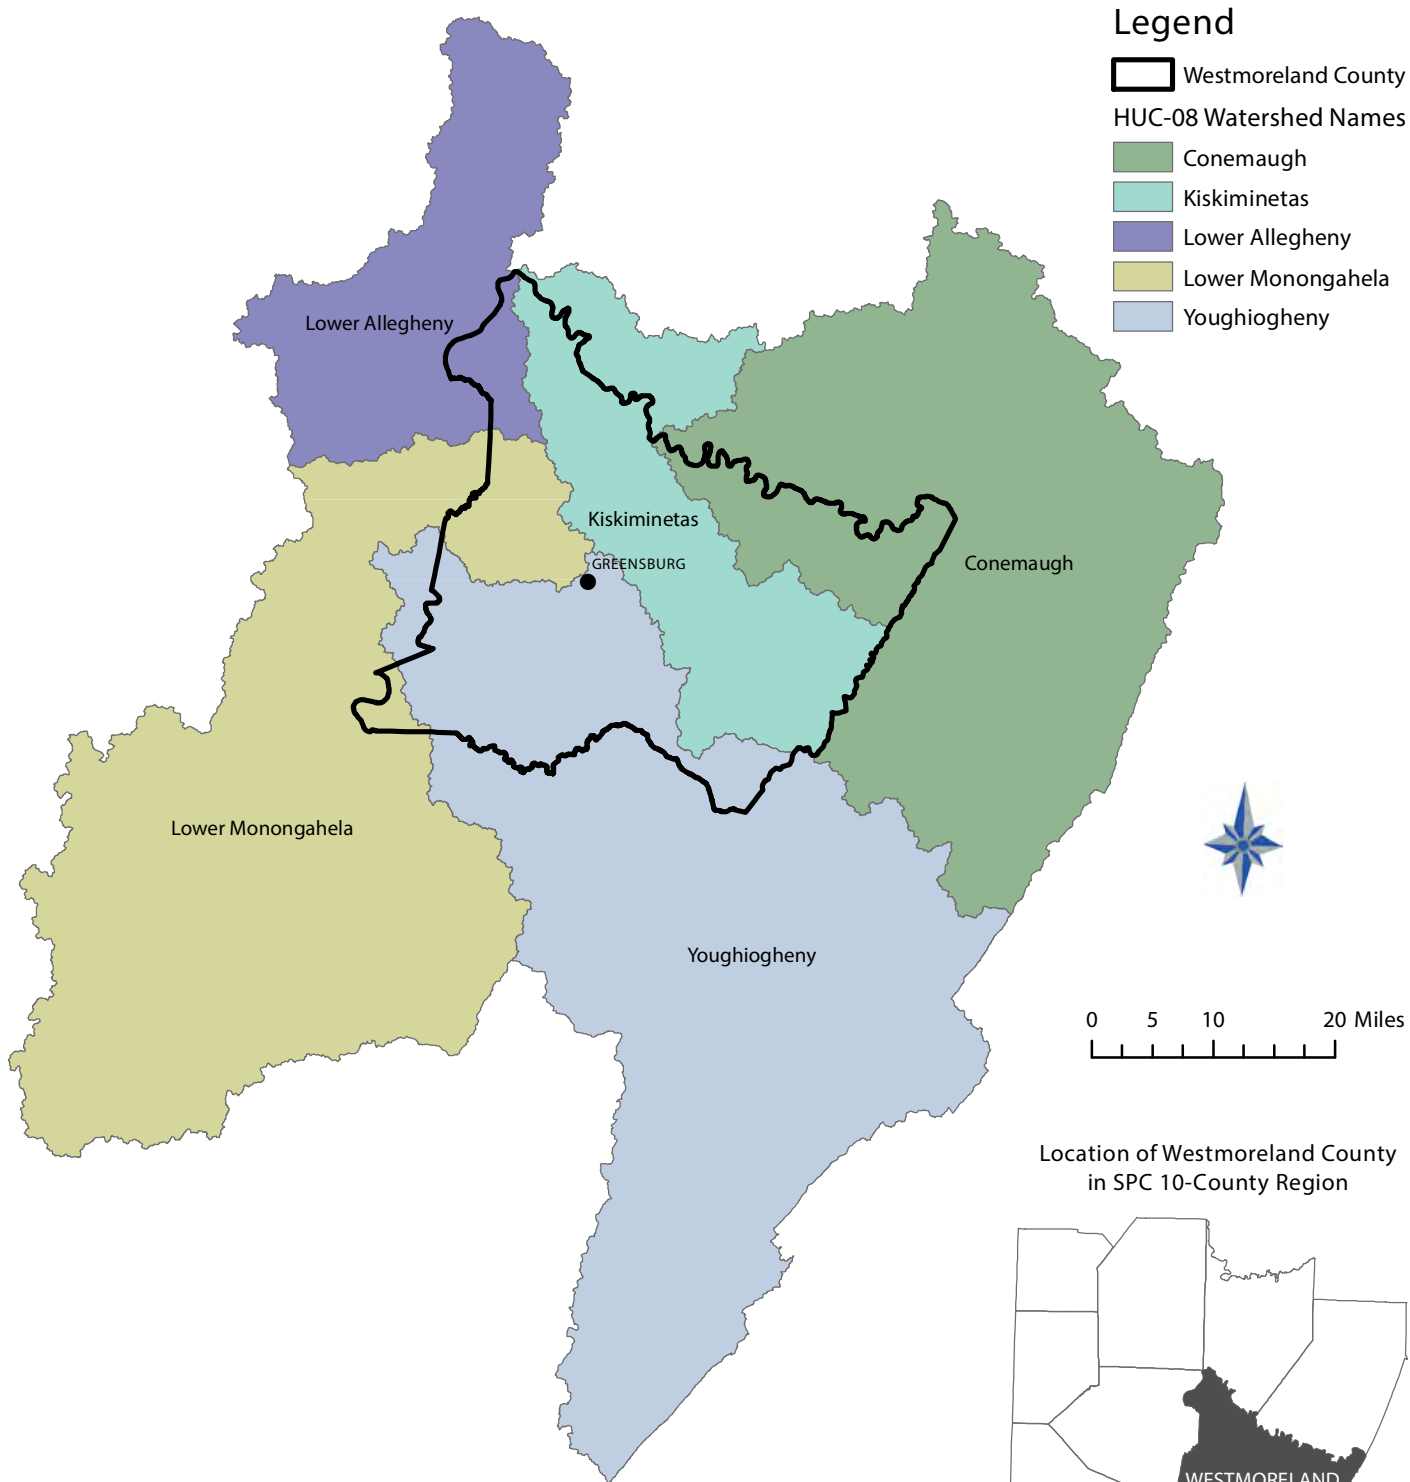

HUC-08 Watersheds in Westmoreland County, PA

Data Source: PennDOT, USDA Watershed Boundary Dataset, 2019

Southwestern Pennsylvania Commission