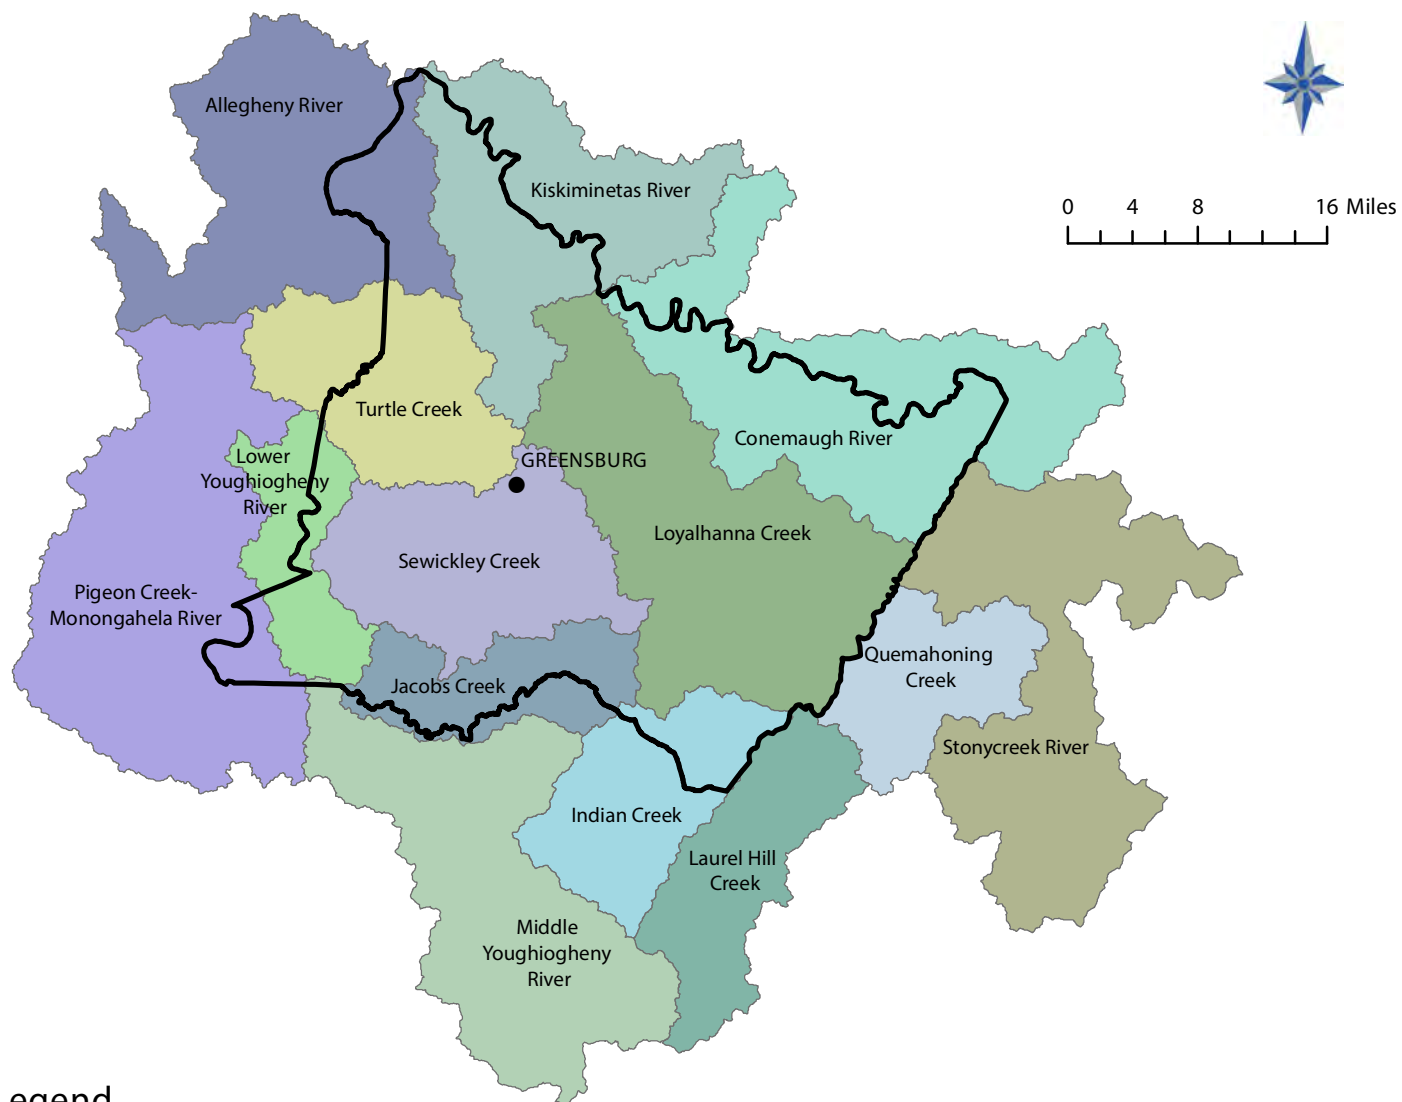

# HUC-10 Watersheds in Westmoreland County, PA

Data Source: PennDOT, USDA Watershed Boundary Dataset, 2019

## Legend

Westmoreland County	Lower Youghiogheny River
<b>HUC-10 Watershed Names</b>	Loyalhanna Creek
Allegheny River	Middle Youghiogheny River
Conemaugh River	Pigeon Creek-Monongahela River
Indian Creek	Quemaoning Creek
Jacobs Creek	Sewickley Creek
Kiskiminetas River	Stonycreek River
Laurel Hill Creek	Turtle Creek

Location of Westmoreland County  
in SPC 10-County Region